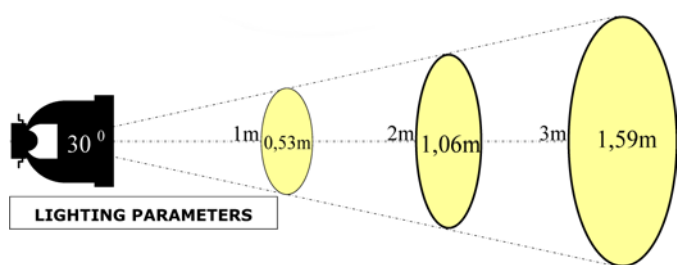

Габариты. Упаковка

Кол-во в коробке	108 ед
Размер коробки	36*33*18 см
Вес коробки	

TURLENS USE : Street Lighting , Office Lighting , Home Lighting , Stage Lighting , Architectural Lighting , Down Light Lighting , Decorative Lighting

Lens Material : Optical Grade Best Available Optical Efficiency

Lens Material : with high UV & Temperature Resistance $-40^{\circ}\text{C} \sim +100^{\circ}\text{C}$

Lens Material : Light Transmittance High Productivity with 2mm Thickness

WARNING : If you Decide to use Glue only, Please Take Special Care of Correct Positioning